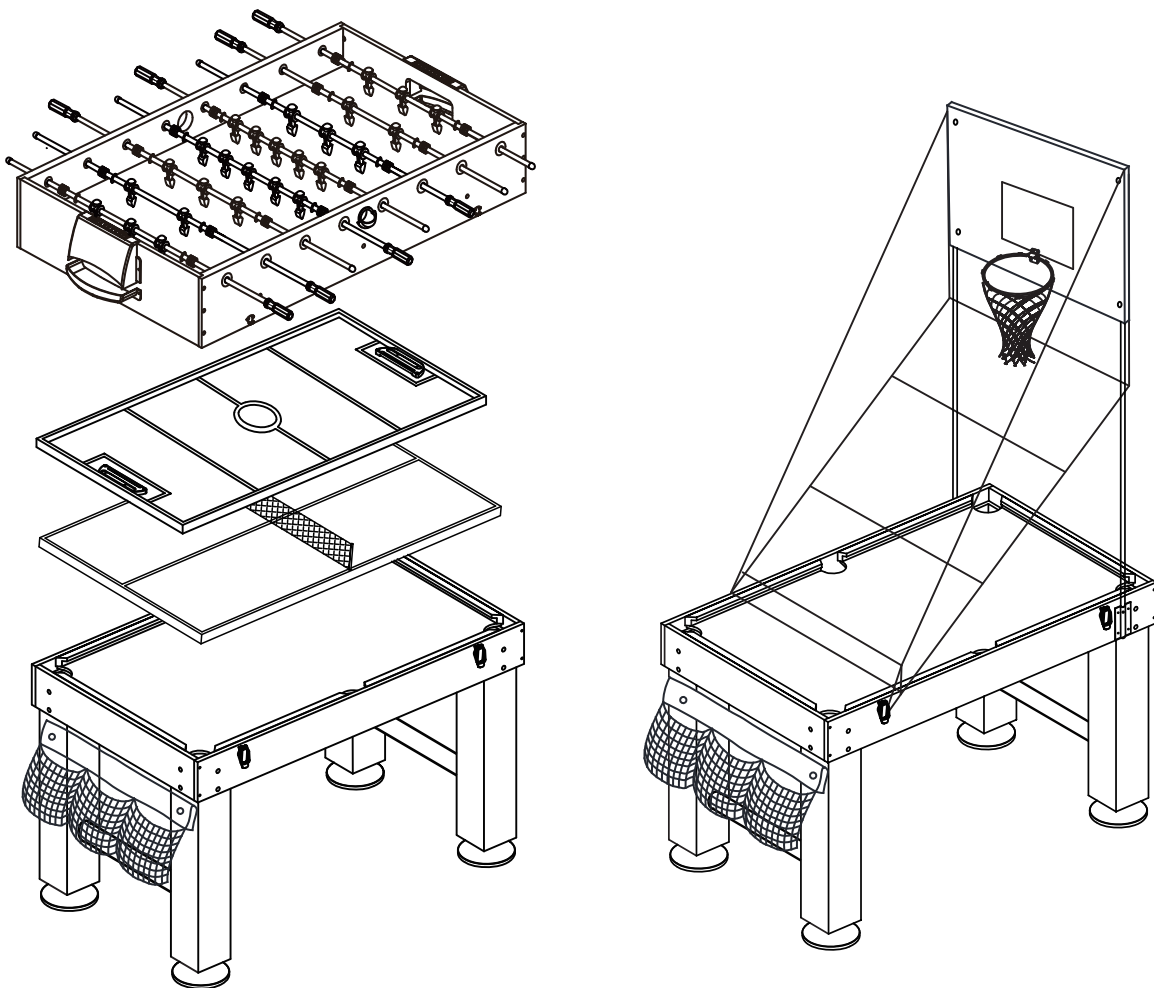

KICK Morpheus 55"

(Brown/Black)

5 IN 1 MULTI-GAME FOOSBALL TABLE ASSEMBLY INSTRUCTIONS

FY550

Assembly Instructions

WARNING: TWO ADULTS ARE NEEDED TO ASSEMBLE THE SOCCER TABLE

Official Website of KICK Foosball Tables

PARTS LIST

1  SIDE PANEL X2	2  END PANEL X2	3  TABLE TENNIS HOCKEY X1	4  PLAYFIELD X1	5  RIGHT LEG X2	6  LEFT LEG X2	7  BILLIARD TABLE X1
8  SUPPORT BRACE X3	9  SUPPORT ROD X3	10  PUCK X2	11  STRIKER X2	12  TABLE TENNIS BALL X2	13  TABLE TENNIS PADDLE X2	H2  ACCESSORY PANEL X1
15  BALL ENTRY CUP X2	16  STOP RING X4	1a  TRIANGLE a X2	1b  TRIANGLE b X2	2a  L STYLE PLASTIC a X2	2b  L STYLE PLASTIC b X2	3a  LONG PLASTIC a X2
3b  LONG PLASTIC b X2	P13  SCREW HOLE CAP (to cover the hole of the screws S1) 1 SET	18  ROD HANDLE X8	19  ROD END CAP X8	20  ROD BUMPER X16	21  ROD WASHER X16	22a  PLAYER X13
22b  PLAYER X13	22c  PLAYER X13	22d  PLAYER X13	23  3 PLAYER ROD X4	24  2 PLAYER ROD X2	25  5 PLAYER ROD X2	26a  SOCCER BALL X2
26b  SOCCER BALL X2	26c  SOCCER BALL X2	27  BILLIARD BALLS SET X1	28  TRIANGLE X1	29  CUC STICK X2	30  BRUSH X1	31  CHALKS X2
32  GOAL BOX TOP X2	33  GOAL BOX BOTTOM X2	34  LEG LEVELER X4	46  LEG CROSS ROD X2	47  (Pre-installed) HOCKEY GOAL X2	48  TABLE TENNIS NET X1	49  TABLE TENNIS POSTS X2
50  LOCKER X4	51  LOCKER X4	56  BASKETBALL ARM X2	57  BACKBOARD X1	58  BASKETBALL RIM X1	59  BASKETBALL NET X1	60  BASKETBALL RETURN NET X1
61  (Pre-installed) METAL BRACKET X2	62  BASKETBALL X1	63  AIR PUMP X1	H4  ACCESSORY HOLDER X1			